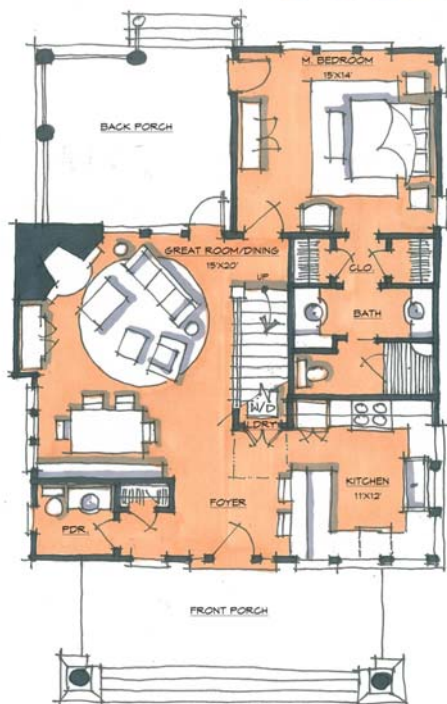

Main Level 1004 sq. ft.
Upper Level 597 sq. ft.