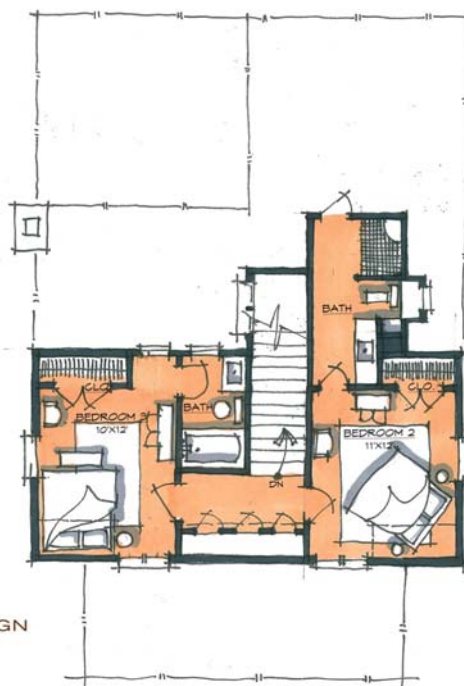

SFD
SHAWN FISHER DESIGN

2537 Decatur Pike <> Athens, Tennessee <> 1-800-251-9218 <> www.NaturalElementHomes.com