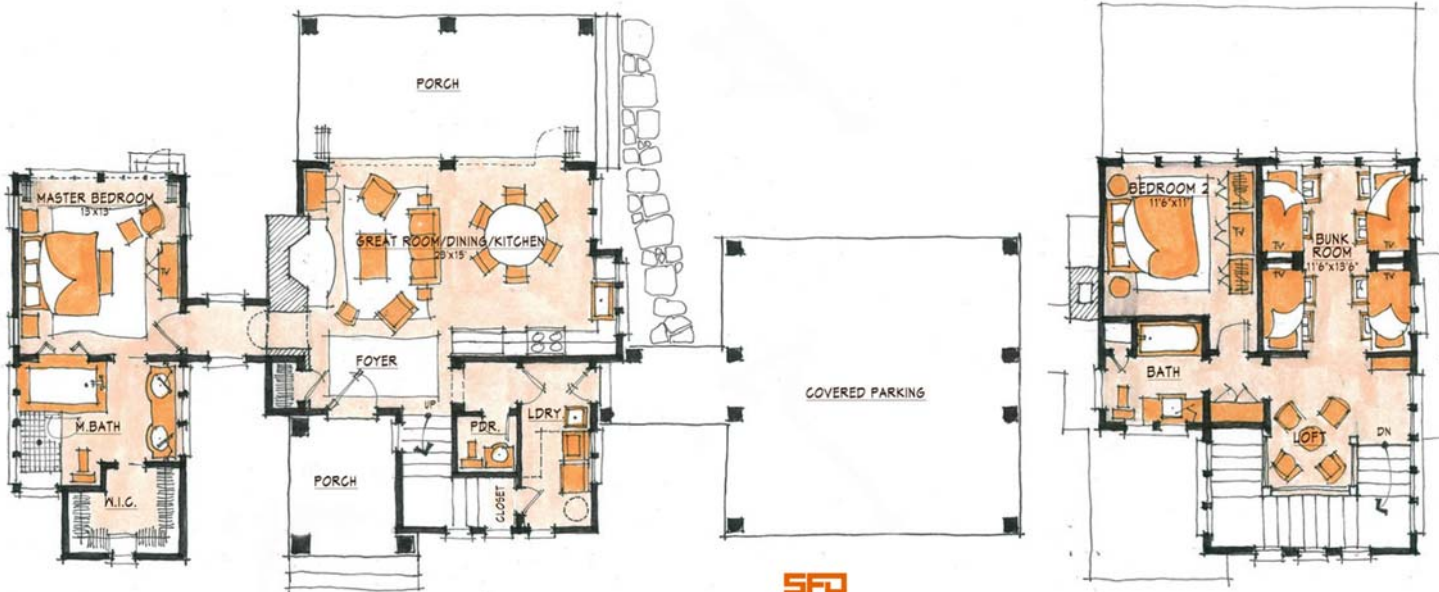

SFD
SHAWN FISHER DESIGN
Main Level 1104 sq. ft.
Upper Level 495 sq. ft.

UPPER LEVEL FLOOR PLAN

Available at Pinnacle Falls, Hendersonville, NC <> 1-866-465-3827 <> www.NaturalElementHomes.com