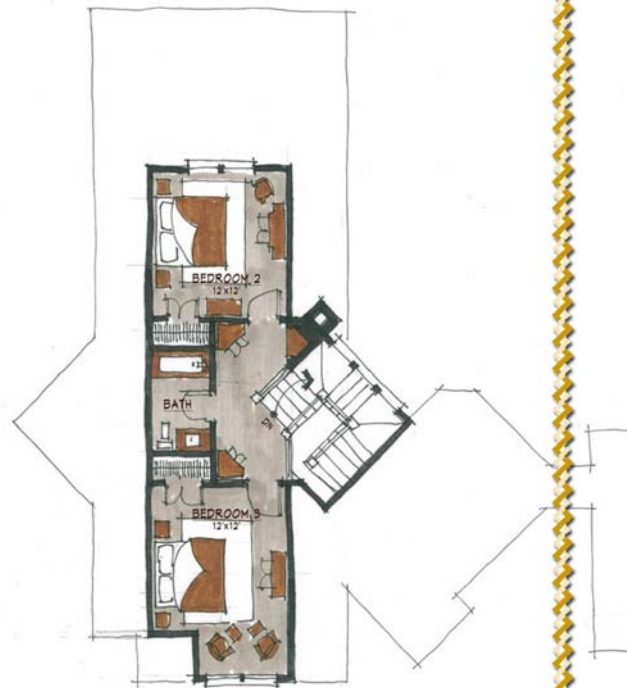

UPPER LEVEL FLOOR PLAN

Available at Pinnacle Falls, Hendersonville, NC <> 1-866-465-3827 <> www.NaturalElementHomes.com

© 2007 Tennessee Timberframe, Inc.