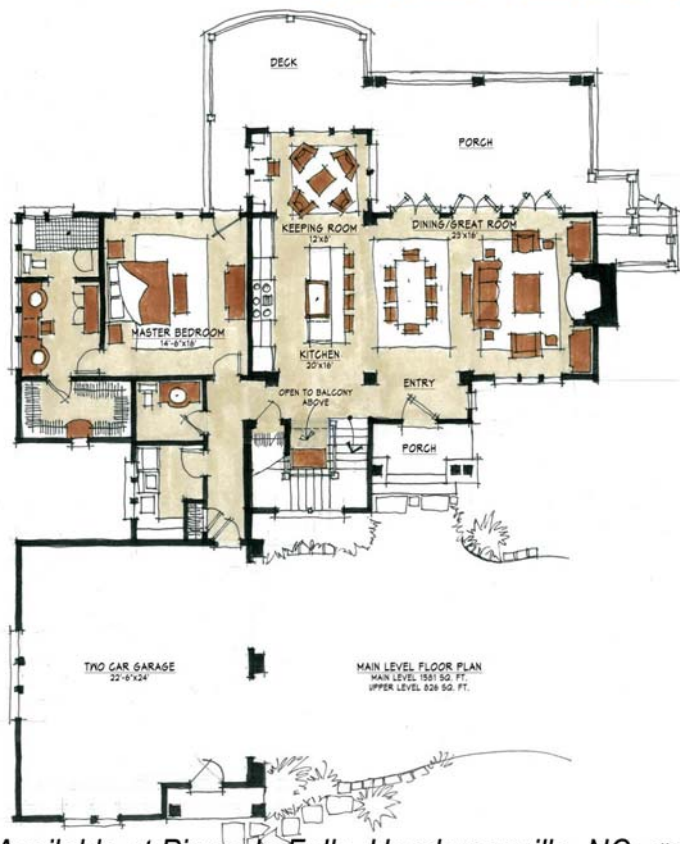

natural element homes

A Tennessee Log and Timber Home Company

Since 1975

THE LITTLE BEAR

SFD

SHAWN FISHER DESIGN

Main Level 1581 sq. ft.

Upper Level 826 sq. ft.