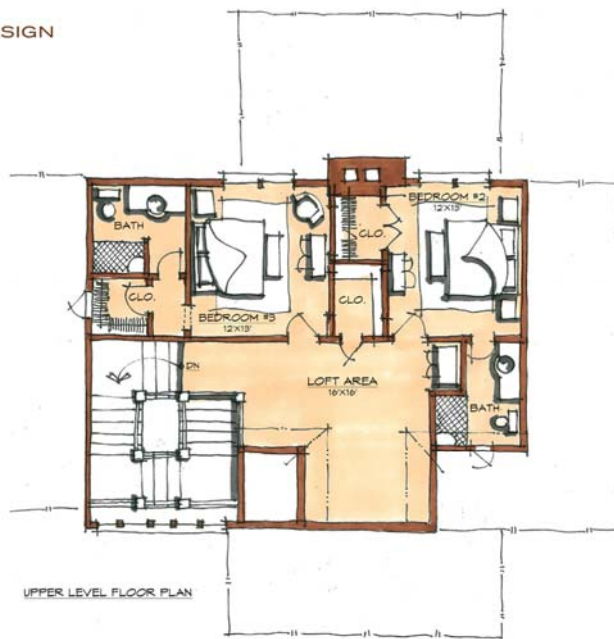

THE OTTER LAKE RETREAT

SFD
SHAWN FISHER DESIGN

Main Level 1830 sq. ft.
Upper Level 841 sq. ft.

Available at Pinnacle Falls, Hendersonville, NC <> 1-866-465-3827 <> www.NaturalElementHomes.com