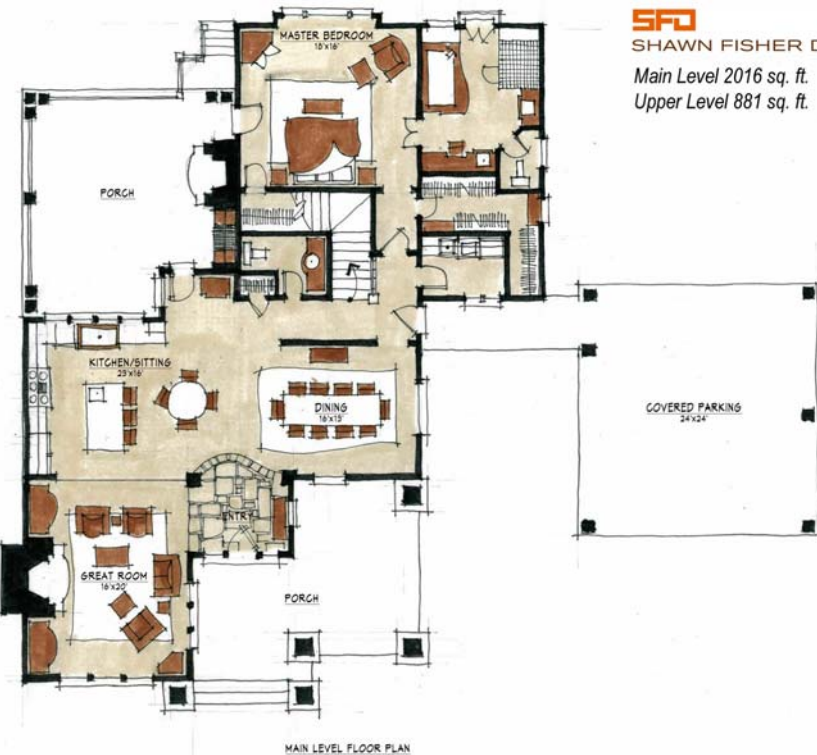

natural element homes

A Tennessee Log and Timber Home Company

Since 1975

THE BLOWING ROCK

SFD

SHAWN FISHER DESIGN

Main Level 2016 sq. ft.

Upper Level 881 sq. ft.