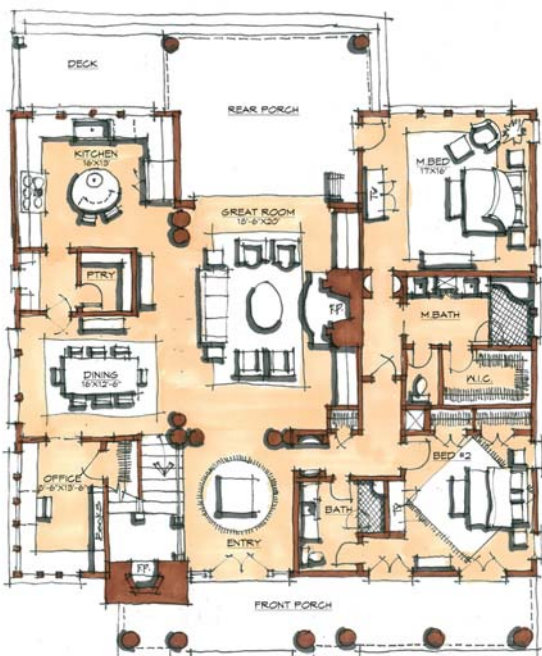

Available at Pinnacle Falls, Hendersonville, NC <> 1-866-465-3827 <> www.NaturalElementHomes.com